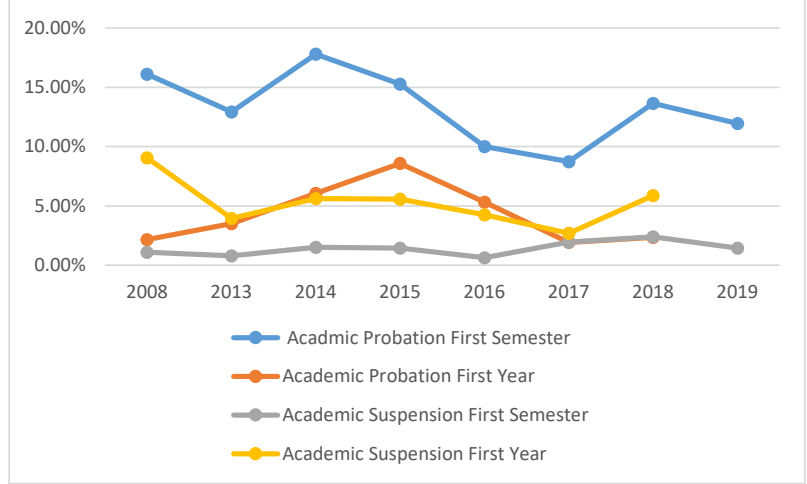

Lubbock Christian University
First-Time Freshmen First Semester and First Year Average GPA
Overall

Academic Probation

Cohort		2008	2013	5 Year Difference	2014	2015	2016	2017	2018	2019
First Semester	#	44	33	-11	47	42	32	27	40	33
	%	16.12%	12.94%	-3.18%	17.80%	15.27%	10.00%	8.74%	13.65%	11.96%
First Year	#	5	8	3	14	20	15	5	6	
	%	2.16%	3.51%	1.35%	6.06%	8.58%	5.32%	1.92%	2.35%	

Academic Suspension

Cohort		2008	2013	5 Year Difference	2014	2015	2016	2017	2018	2019
First Semester	#	3	2	-1	4	4	2	6	7	4
	%	1.10%	0.78%	-0.32%	1.52%	1.45%	0.63%	1.94%	2.39%	1.45%
First Year	#	21	9	-12	13	13	23	7	15	
	%	9.05%	3.95%	-5.10%	5.63%	5.58%	4.26%	2.69%	5.88%	

Good Standing

Cohort		2008	2013	5 Year Difference	2014	2015	2016	2017	2018	2019
First Semester	#	226	220	-6	213	229	286	277	246	239
	%	82.78%	86.27%	3.49%	80.68%	83.27%	89.38%	89.35%	83.96%	86.59%
First Year	#	206	211	5	204	200	255	248	234	
	%	88.79%	92.54%	3.75%	88.31%	85.84%	90.43%	95.38%	91.76%	

Enrollment

Cohort		2008	2013	5 Year Difference	2014	2015	2016	2017	2018	2019
First Semester	#	273	255	-18	264	275	320	310	293	276
	%	100.00%	100.00%	0.00%	100.00%	100.00%	100.00%	100.00%	100.00%	100.00%
First Year	#	232	228	-4	231	233	282	260	255	
	%	100.00%	100.00%	0.00%	100.00%	100.00%	100.00%	100.00%	100.00%	

Academic Probation and Suspension