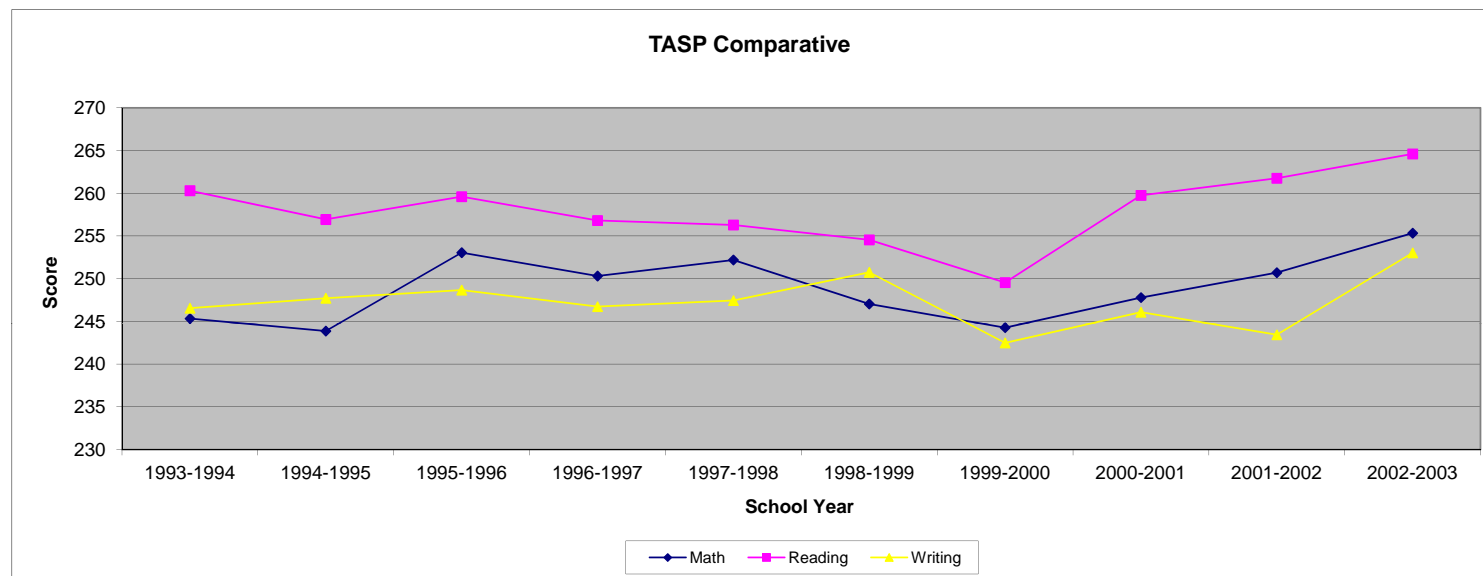

Assessment Data Summary- General Education

as of 08-2011

CAAP	2003-2004	2004-2005	2005-2006	2006-2007	2007-2008	2008-2009	2009-2010	2010-2011	2011-2012	Passing Score	National Norm	Standard Deviation	Cumulative Average
Essay	3.2	3.3	3.5	3.5	3.5	3.6	3.3	3.4	3.3	2.5	3.1	0.6	3.4
Writing Skills	65.6	64.0	63.6	63.8	63.6	63.6	63.4	63.0	62.3	59.0	62.5	5.0	63.6
Critical Thinking	64.4	63.8	63.3	63.5	63.2	63.2	63.6	62.9	62.9	56.0	60.6	5.5	63.4
Math	57.6	57.3	57.1	57.2	57.3	56.8	57.5	57.3	57.0	54.0	57.0	3.9	57.3
Reading	63.9	63.6	62.8	62.8	62.9	62.9	63.1	62.2	62.2	57.0	61.0	5.6	63.0
Science	62.4	61.0	60.8	61.0	61.2	60.7	60.9	60.6	60.5	56.0	60.0	4.6	60.9
TASP	Passing Score	Cumulative Average	1993-1994	1994-1995	1995-1996	1996-1997	1997-1998	1998-1999	1999-2000	2000-2001	2001-2002	2002-2003	
Math	230	249	245	244	253	250	252	247	244	248	251	255	
Reading	230	258	260	257	260	257	256	255	250	260	262	265	
Writing	220	247	247	248	249	247	247	251	242	246	243	253	