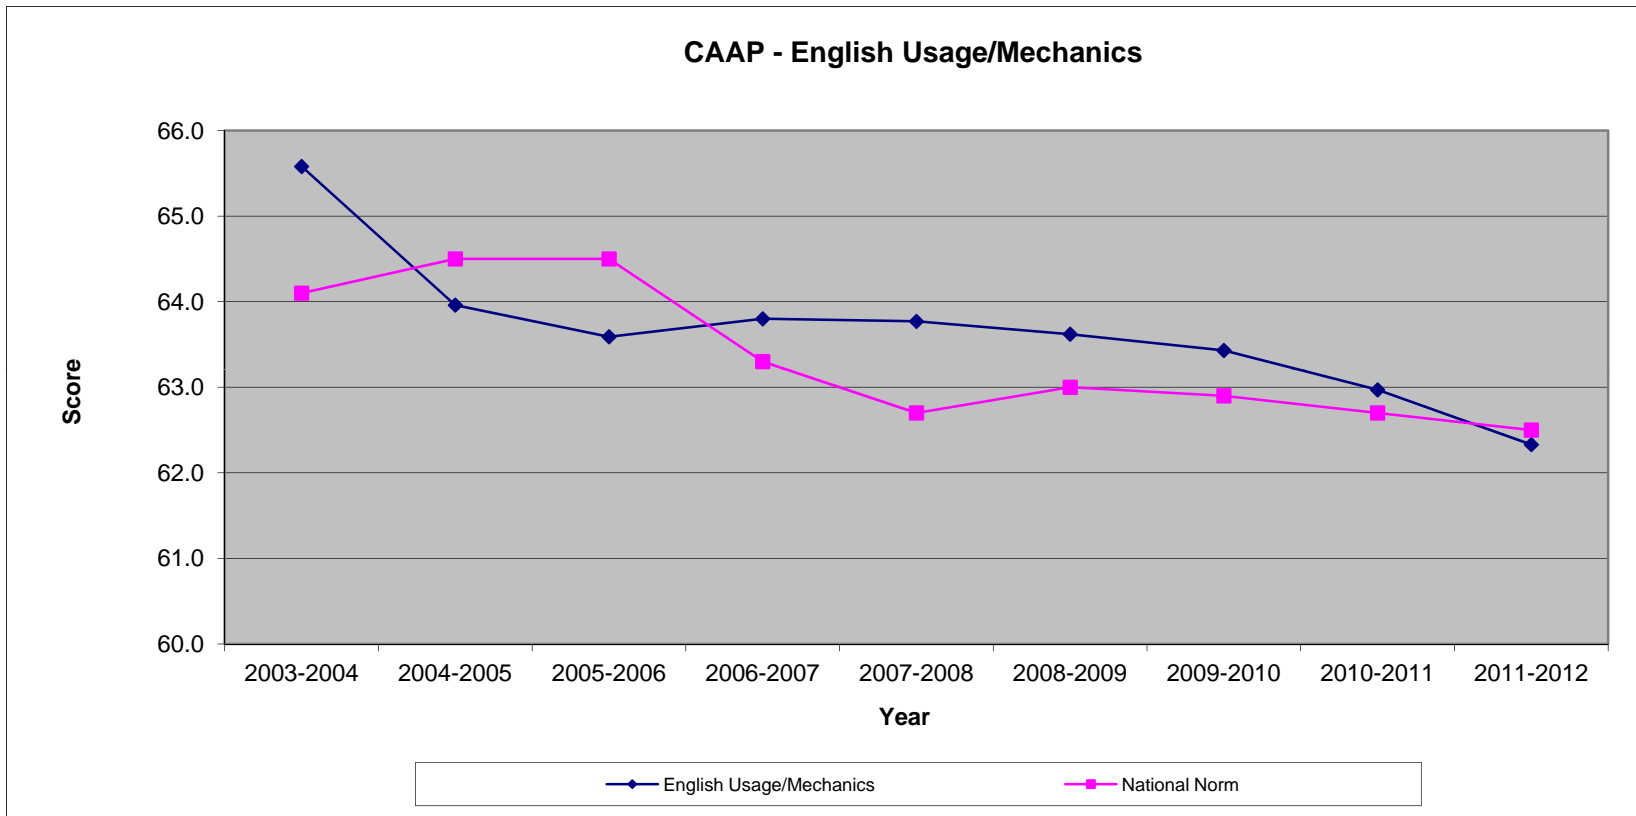

2003-2004	2004-2005	2005-2006	2006-2007	2007-2008	2008-2009	2009-2010	2010-2011	2011-2012
English Usage/Mechanics	65.6	64.0	63.6	63.8	63.8	63.6	63.4	63.0	62.3
National Norm	64.1	64.5	64.5	63.3	62.7	63.0	62.9	62.7	62.5