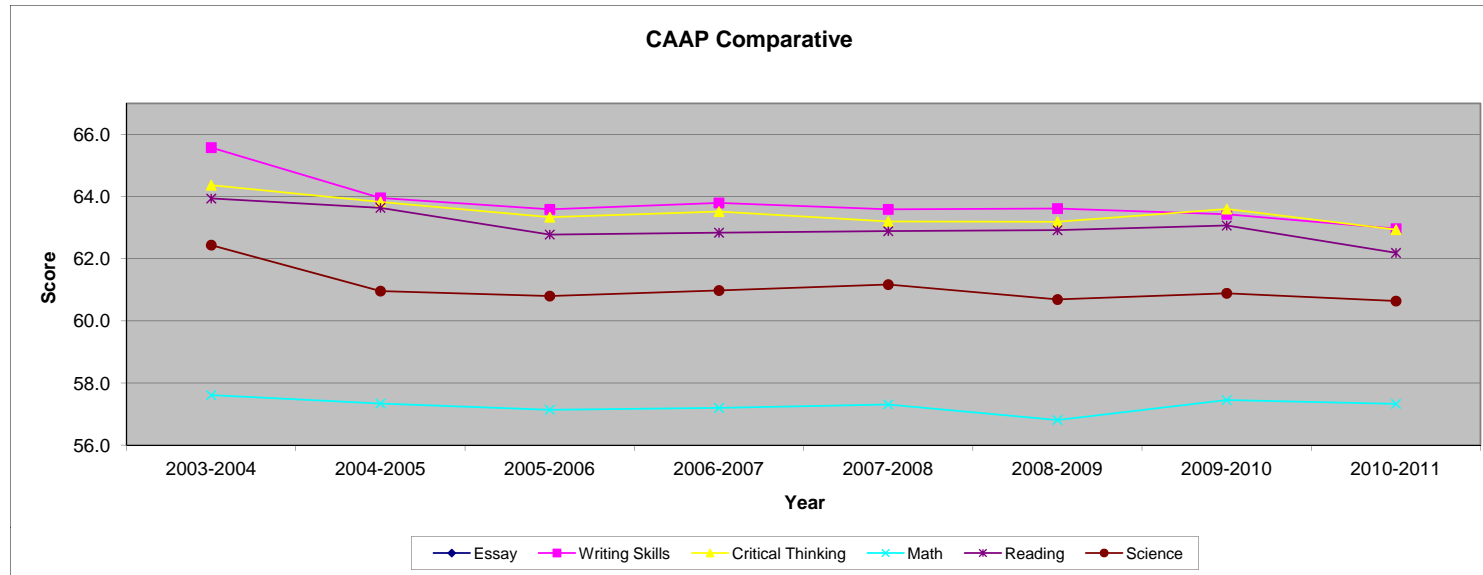

Assessment Data Summary- General Education

as of 08-2011

CAAP	2003-2004	2004-2005	2005-2006	2006-2007	2007-2008	2008-2009	2009-2010	2010-2011	2011-2012	Passing Score	National Norm	Standard Deviation	Cumulative Average
Essay	3.2	3.3	3.5	3.5	3.5	3.6	3.3	3.4	3.3	2.5	3.1	0.6	3.4
Writing Skills	65.6	64.0	63.6	63.8	63.6	63.6	63.4	63.0	62.3	59.0	62.5	5.0	63.6
Critical Thinking	64.4	63.8	63.3	63.5	63.2	63.2	63.6	62.9	62.9	56.0	60.6	5.5	63.4
Math	57.6	57.3	57.1	57.2	57.3	56.8	57.5	57.3	57.0	54.0	57.0	3.9	57.3
Reading	63.9	63.6	62.8	62.8	62.9	62.9	63.1	62.2	62.2	57.0	61.0	5.6	63.0
Science	62.4	61.0	60.8	61.0	61.2	60.7	60.9	60.6	60.5	56.0	60.0	4.6	60.9
TASP	Passing Score	Cumulative Average	1993-1994	1994-1995	1995-1996	1996-1997	1997-1998	1998-1999	1999-2000	2000-2001	2001-2002	2002-2003	
Math	230	249	245	244	253	250	252	247	244	248	251	255	
Reading	230	258	260	257	260	257	256	255	250	260	262	265	
Writing	220	247	247	248	249	247	247	251	242	246	243	253	