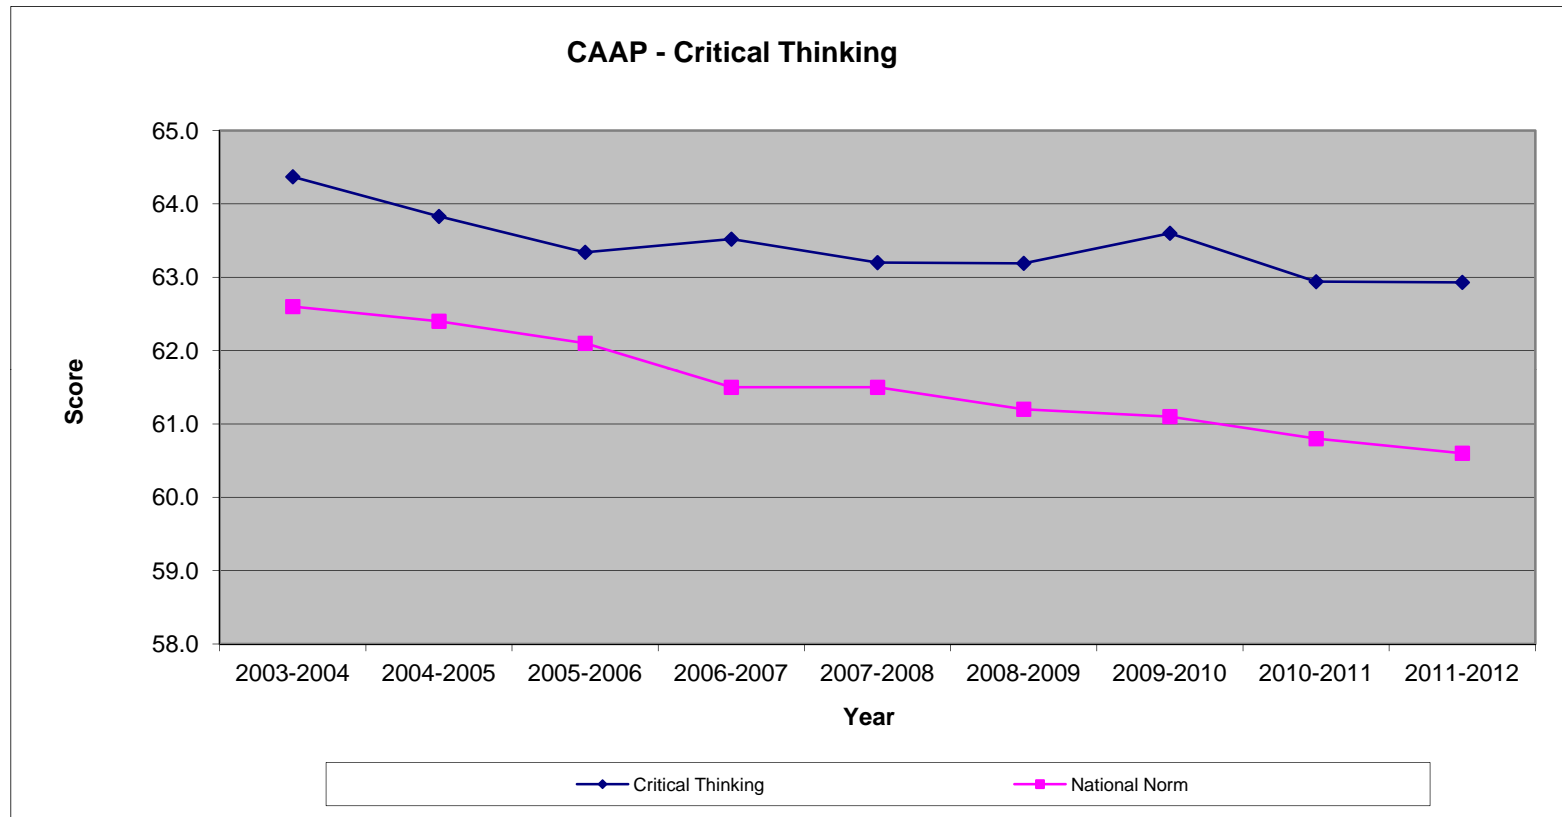

2003-2004	2004-2005	2005-2006	2006-2007	2007-2008	2008-2009	2009-2010	2010-2011	2011-2012
Critical Thinking	64.4	63.8	63.3	63.5	63.2	63.2	63.6	62.9	62.9
National Norm	62.6	62.4	62.1	61.5	61.5	61.2	61.1	60.8	60.6